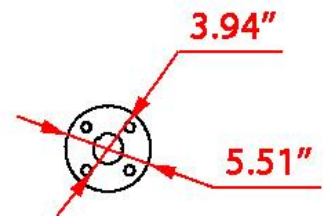

Specification Sheet

Park-It 11 Bike Rack, Surface Mount

Front View

Side View

Surface Mount Plate

Material	Finish	Dimensions	Weight
Steel tubing	Galvanize PLUS clear coat finish	112.2" w x 36.02" h Footprint: 115.35" w x 36.02" h	83 lbs.
Type of Mount:	Surface mount		
Size of Tubing:	1-7/8" O.D. x 11-gauge		