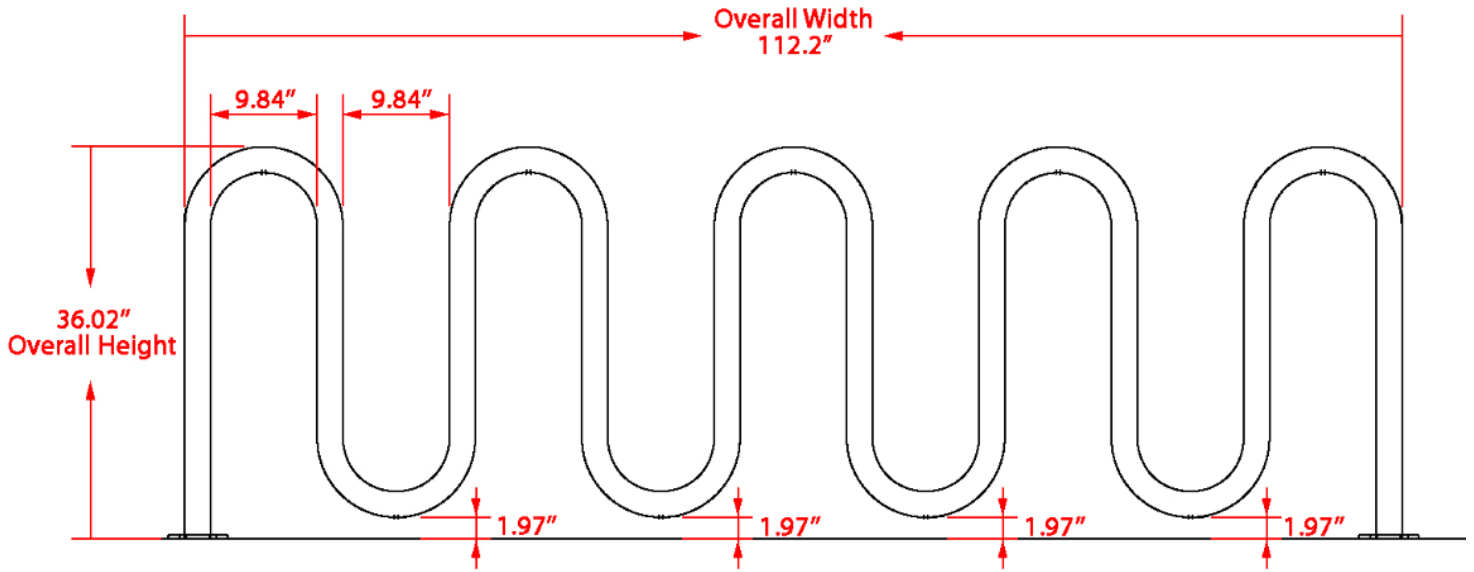

Specification Sheet

Park-It 11 Bike Rack, Surface Mount

Front View

Side View

Surface Mount Plate

Material	Finish	Dimensions	Weight
Steel tubing	Galvanize PLUS clear coat finish	112.2" w x 36.02" h Footprint: 115.35" w x 36.02" h	83 lbs.
Type of Mount:	Surface mount		
Size of Tubing:	1-7/8" O.D. x 11-gauge		