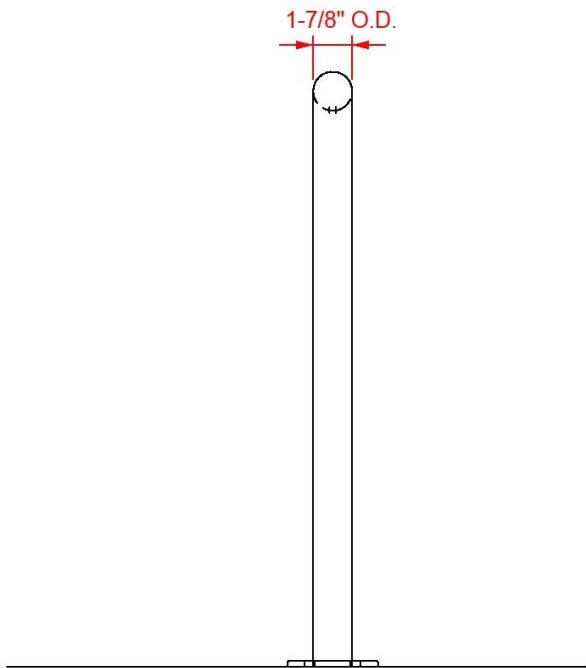

Specification Sheet

Park-It 11 Bike Rack, Surface Mount

Front View

Side View

Surface Mount Plate

Material	Finish	Dimensions	Weight
Steel tubing	Galvanize PLUS clear coat finish	112.2" w x 36.02" h Footprint: 115.35" w x 36.02" h	83 lbs.
Type of Mount:	Surface mount		
Size of Tubing:	1-7/8" O.D. x 11-gauge		