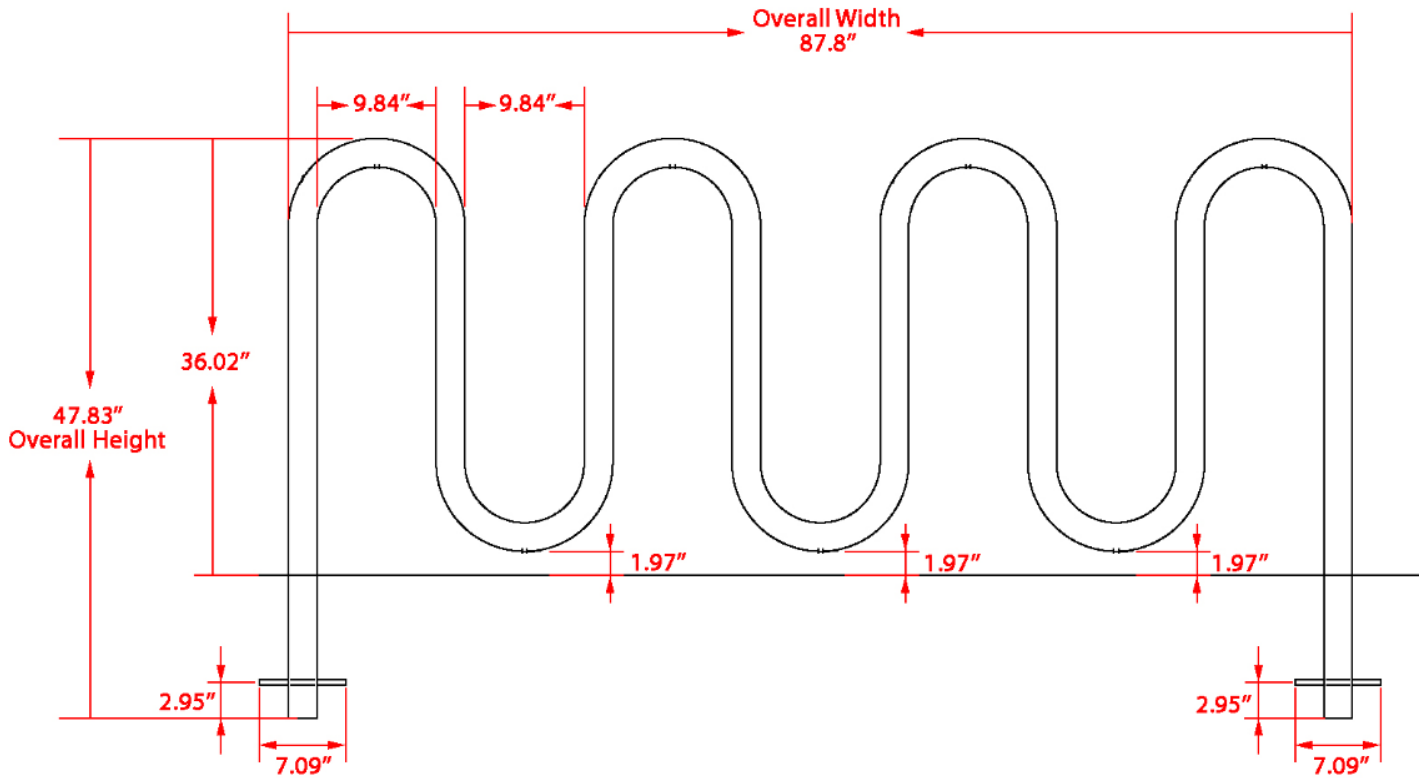

# Specification Sheet

## Park-It 9 Bike Rack, Inground

Front View

Side View

---

<b>Material</b>	<b>Finish</b>	<b>Dimensions</b>	<b>Weight</b>
Steel tubing	Powder coated black	87.8" w x 47.83" h Above ground: 87.8" w x 36.02" h	64 lbs.
<b>Type of Mount:</b>	Inground mount		
<b>Size of Tubing:</b>	1-7/8" O.D. x 11-gauge		