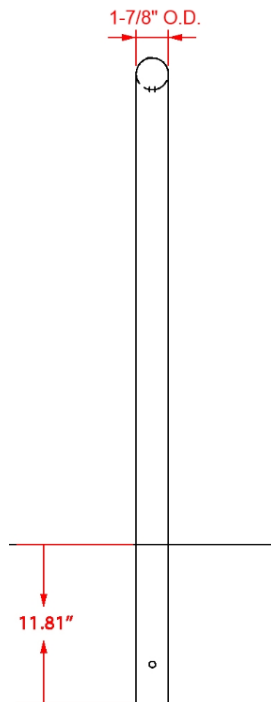

# Specification Sheet

## Park-It 9 Bike Rack, Inground

Front View

Side View

---

<b>Material</b>	<b>Finish</b>	<b>Dimensions</b>	<b>Weight</b>
Steel tubing	Powder coated black	87.8" w x 47.83" h Above ground: 87.8" w x 36.02" h	64 lbs.
<b>Type of Mount:</b>	Inground mount		
<b>Size of Tubing:</b>	1-7/8" O.D. x 11-gauge		