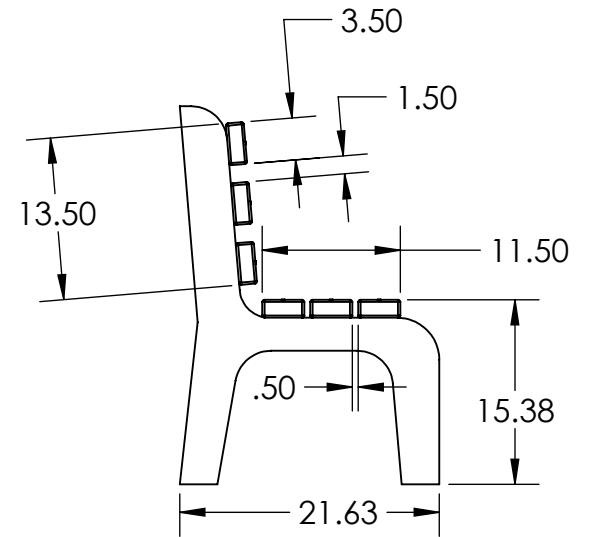

BENCH SPECIFICATIONS

ALL DIMENSIONS SHOWN IN INCHES

BC1446

REV #1
3-29-2017

TOP VIEW

FRONT VIEW

SIDE VIEW

CONSTRUCTION MATERIALS:
Recycled Plastic
HARDWARE:
Stainless Steel