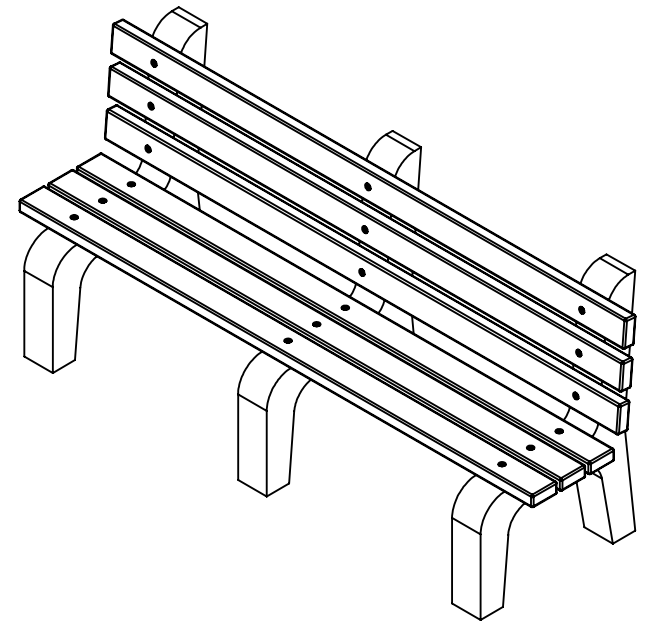

BENCH SPECIFICATIONS

ALL DIMENSIONS SHOWN IN INCHES

BC1446

REV #1
3-29-2017

TOP VIEW

FRONT VIEW

SIDE VIEW

CONSTRUCTION MATERIALS:
Recycled Plastic
HARDWARE:
Stainless Steel