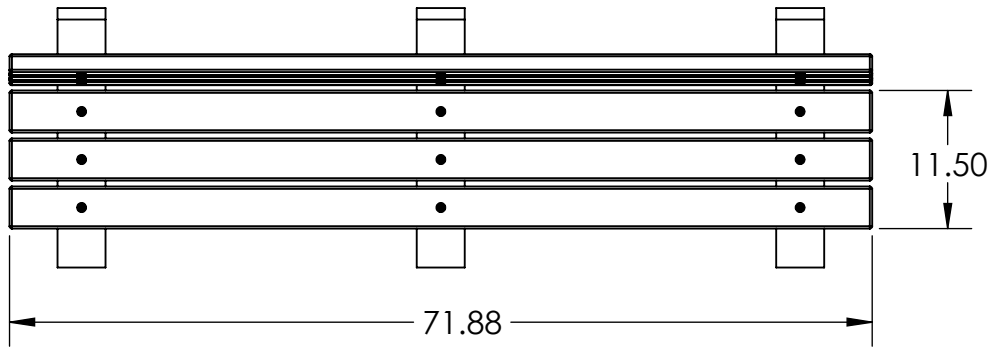

BENCH SPECIFICATIONS

ALL DIMENSIONS SHOWN IN INCHES

BC1446

REV #1
3-29-2017

TOP VIEW

FRONT VIEW

SIDE VIEW

CONSTRUCTION MATERIALS:
Recycled Plastic
HARDWARE:
Stainless Steel