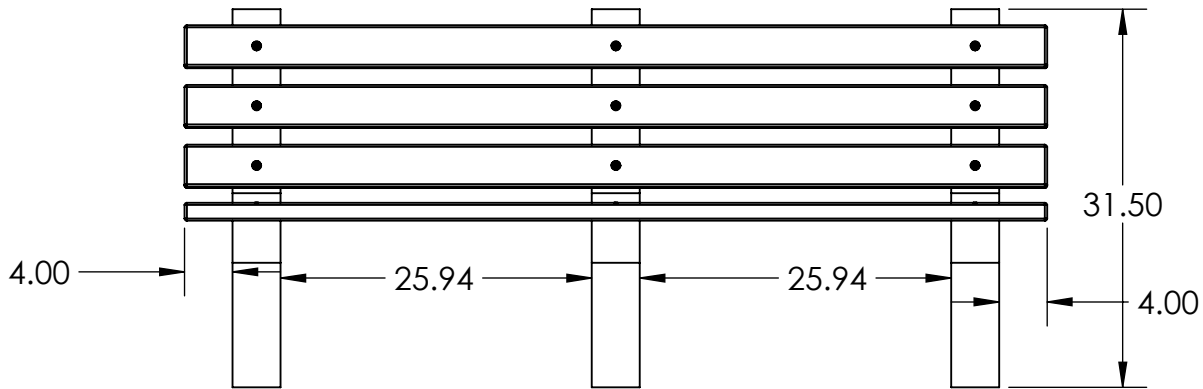

BENCH SPECIFICATIONS

ALL DIMENSIONS SHOWN IN INCHES

BC1446

REV #1
3-29-2017

TOP VIEW

FRONT VIEW

SIDE VIEW

CONSTRUCTION MATERIALS:
Recycled Plastic
HARDWARE:
Stainless Steel